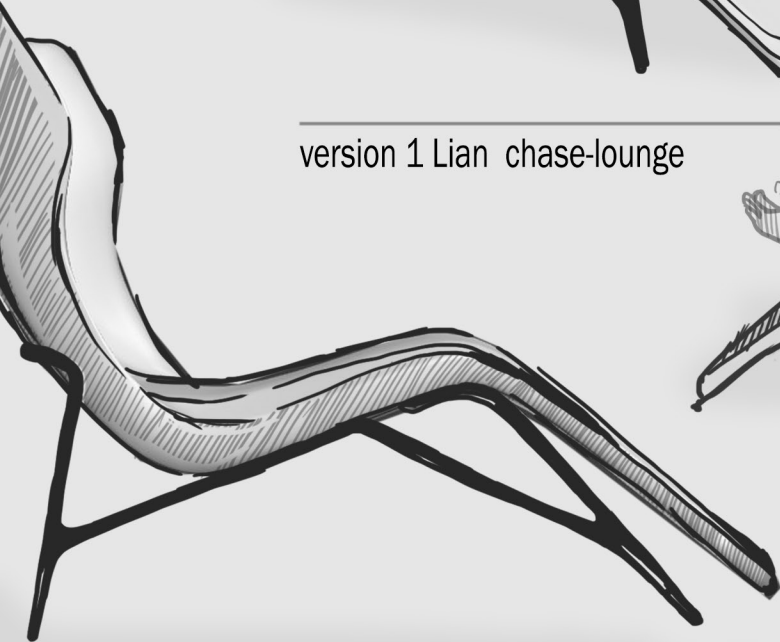

LIAN

---

version 1 Lian chase-lounge

---

version 2 Lian chase-lounge

---

The design is based on natural shapes. We used a silhouette of a Kallima butterfly. These smoothly flowing forms create a feeling that the chair is light.